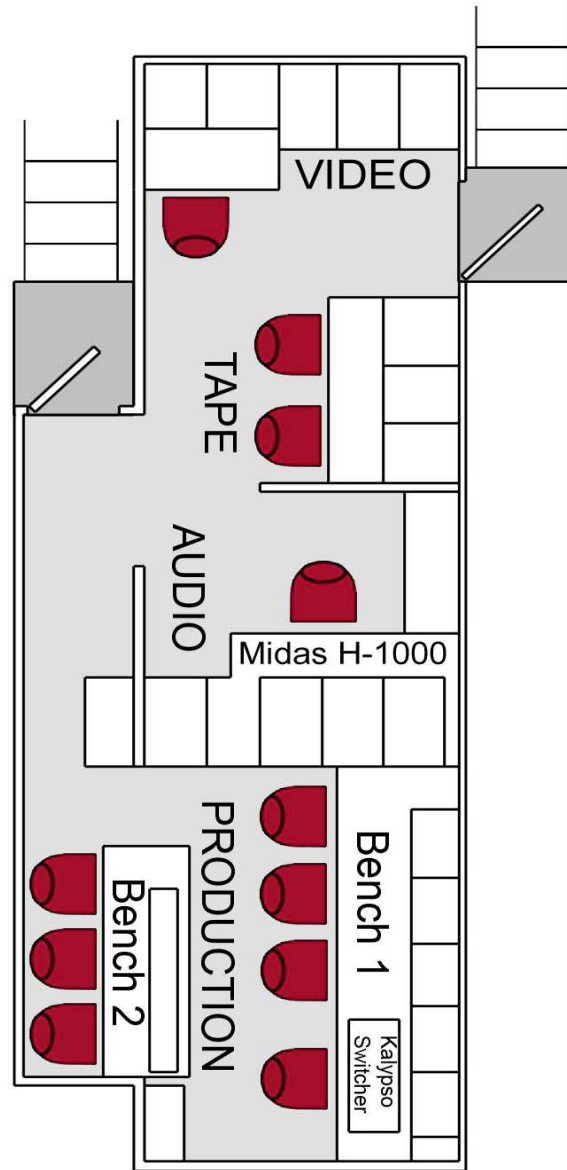

Audio I/O

- 4 Male DT 12 connectors
- 4 Female DT 12 connectors
- 16 Male XLR patchable connctetors
- 16 Female XLR patchable connectors
- 16 Transmission male XLR out
- Net return 1 & 2 in, Demod, DSS in
- 8 BNC AES transmission lines
- 16 BNC AES Tie Lines
- 16 Male XLR program out
- 4 Male XLR Router outs
- BNC AES Tone, Bars, Dolby E
- 5 Binding posts phone in
- 5 binding post QKT, Link, Fax
- 1-6 CCU intercom in, 1-6 CCU interom out
- 1 GFIC AC power
- 16 binding posts (tally's in)
- 16 binding posts (tally's out)
- 12 Cat 5 Patch points