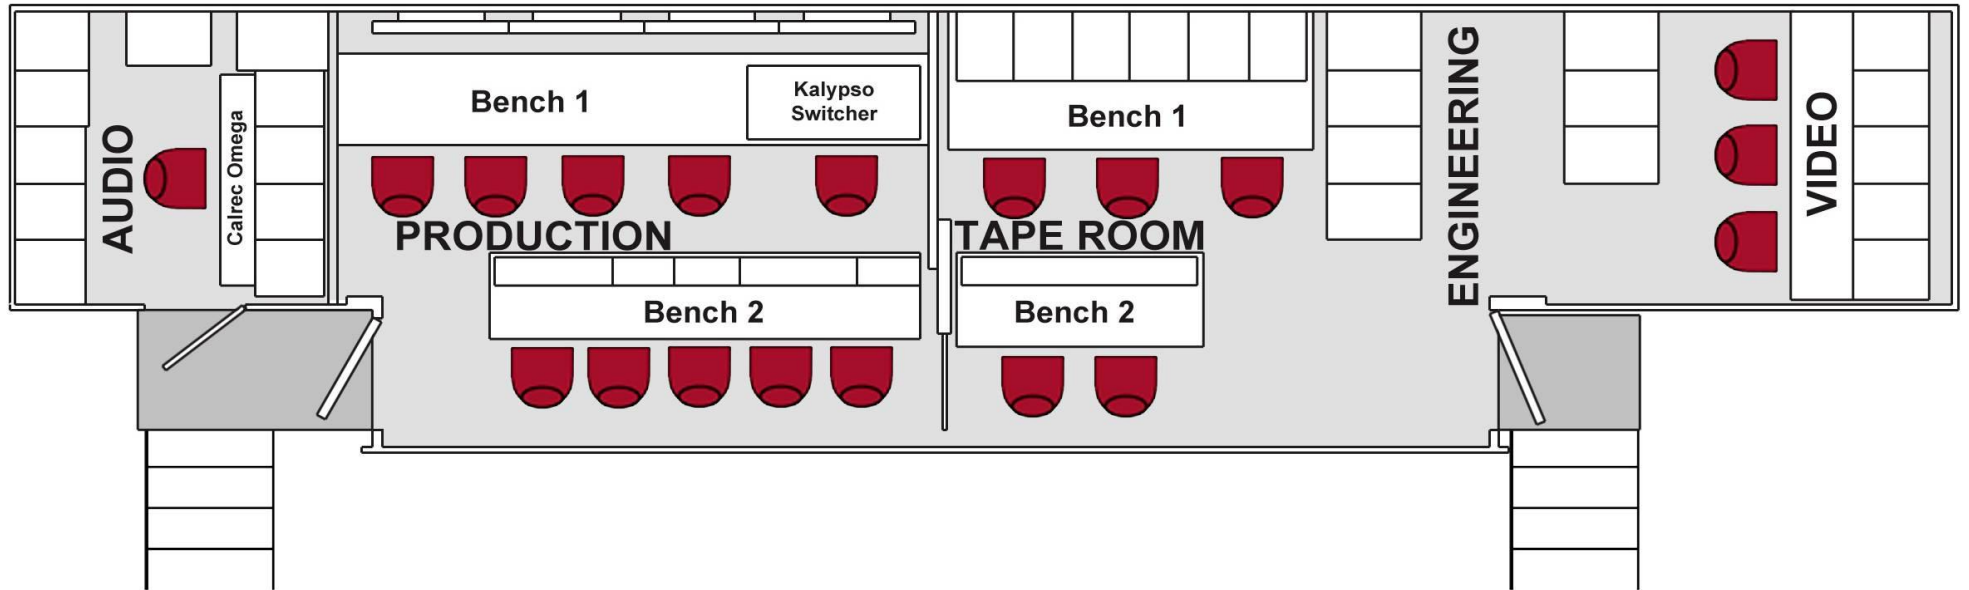

**TELEPHONE**

Avaya Partner II 16 Line Phone System  
-22 Telephone Fixtures

**POWER REQUIREMENTS**

Three Phase, 190-280 Volts, 200A/Leg  
-200' Feeder Cable

**TRAILER DIMENSIONS**

54'L x 8.5'W with 32'L x 4'W Expansion  
79' Overall Length, 80,000# GVW