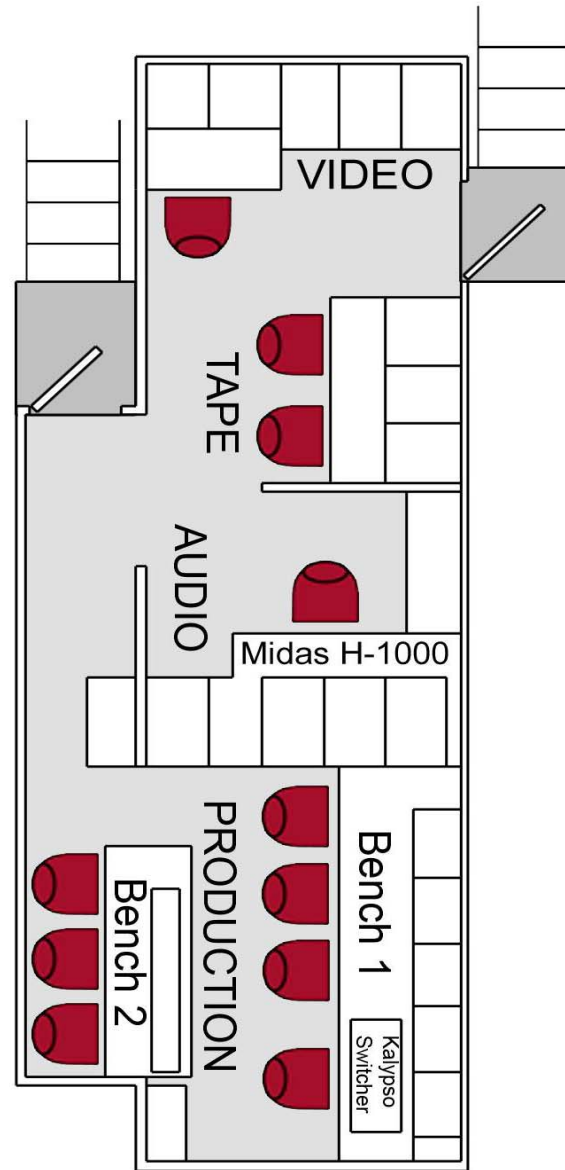

Address: 2091 Arlingate Lane
Columbus, OH 43228
Phone (614) 297-0001
Fax (614) 297-0002
Contact email: chad@lyonvideo.com

Mobile Unit Equipment Compliment

LYON VIDEO Mobile Unit 2HD

Truck GVW is 46,000 lbs
Expanding section is 16' 6" L x 3' W
Unexpanded, is 38' L x 8' 6" W x 13' 6" H
Expanded w/stairs, is 38' L x 14' 6" W x 13' 6" H
Ohio license # PVM 4618

Video I/O

- 6 Triax connectors
- 72 Video patchable connectors
- 32 Tie lines
- 1-6 camera out
- 1-8 Tape out
- 1-2 EVS out
- 1-3 PGM 1 out, 1-3 PGM 2 out
- 1-3 GFX vido out, 1-3 GFX key out
- EVS network IO
- 1-3 Transmission 1 out
- 1-3 Transmission 2 out
- 4 Black, 1 Ref in
- 6 SMPTE camera bulkhead

Audio I/O

- 4 Male DT 12 connectors
- 4 Female DT 12 connectors
- 16 Male XLR patchable conncetors
- 16 Female XLR patchable connectors
- 16 Transmission male XLR out
- Net return 1 & 2 in, Demod, DSS in
- 8 BNC AES transmission lines
- 16 BNC AES Tie Lines
- 16 Male XLR program out
- 4 Male XLR Router outs
- BNC AES Tone, Bars, Dolby E
- 5 Binding posts phone in
- 5 binding post QKT, Link, Fax
- 1-6 CCU intercom in, 1-6 CCU interom out
- 1 GFIC AC power
- 16 binding posts (tally's in)
- 16 binding posts (tally's out)
- 12 Cat 5 Patch points