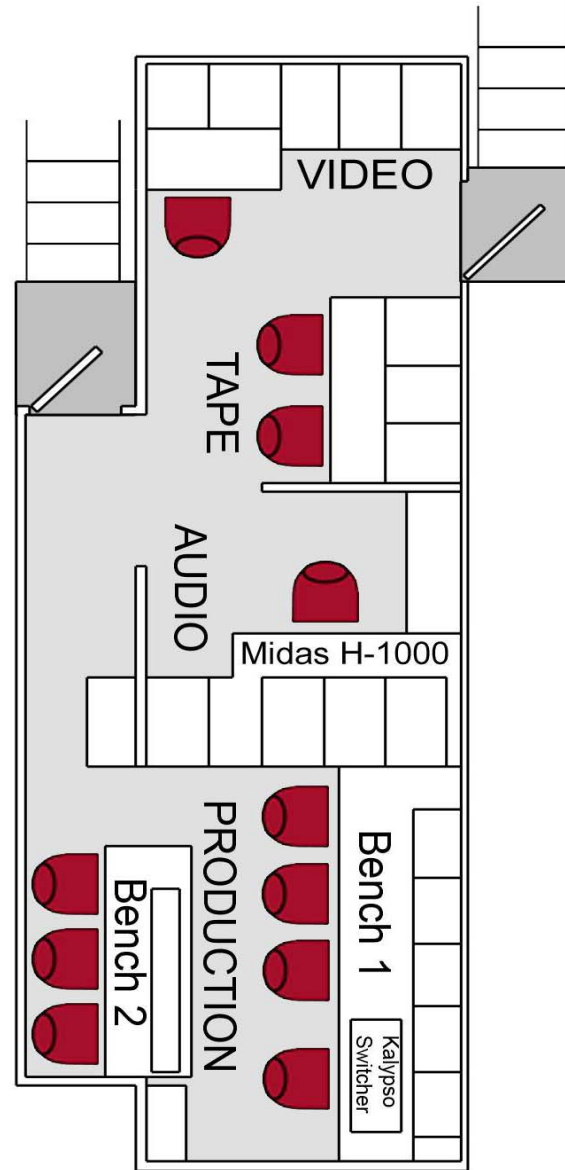

Audio I/O

- 4 Male DT 12 connectors
- 4 Female DT 12 connectors
- 16 Male XLR patchable connctores
- 16 Female XLR patchable connectors
- 16 Transmission male XLR out
- Net return 1 & 2 in, Demod, DSS in
- 8 BNC AES transmission lines
- 16 BNC AES Tie Lines
- 16 Male XLR program out
- 4 Male XLR Router outs
- BNC AES Tone, Bars, Dolby E
- 5 Binding posts phone in
- 5 binding post QKT, Link, Fax
- 1-6 CCU intercom in, 1-6 CCU interom out
- 1 GFIC AC power
- 16 binding posts (tally's in)
- 16 binding posts (tally's out)
- 12 Cat 5 Patch points