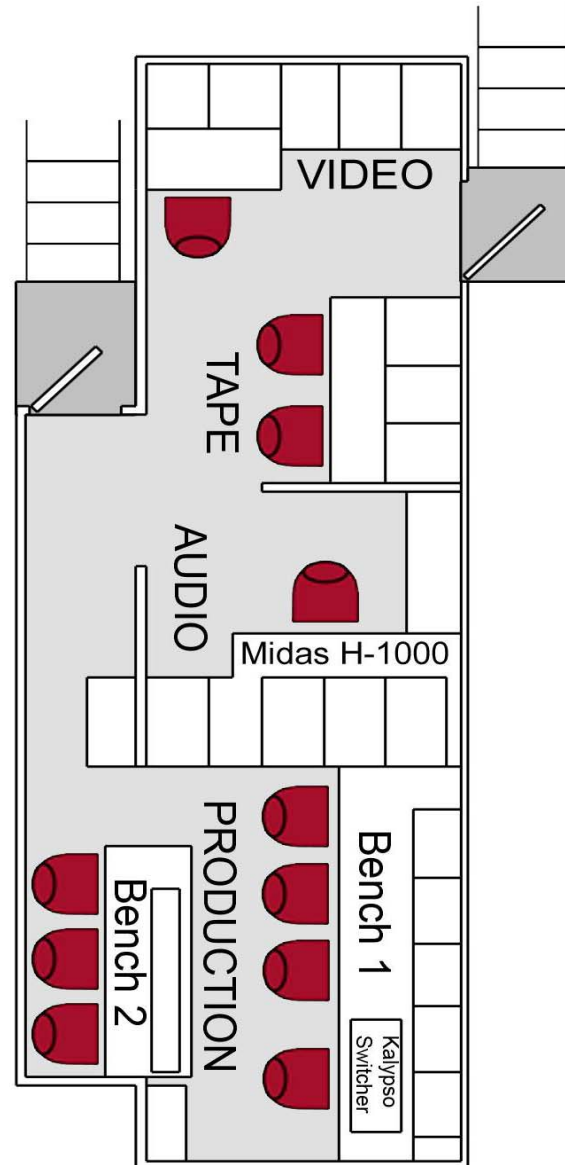

Audio I/O

- 4 Male DT 12 connectors
- 4 Female DT 12 connectors
- 16 Male XLR patchable connctetors
- 16 Female XLR patchable connectors
- 16 Transmission male XLR out
- Net return 1 & 2 in, Demod, DSS in
- 8 BNC AES transmission lines
- 16 BNC AES Tie Lines
- 16 Male XLR program out
- 4 Male XLR Router outs
- BNC AES Tone, Bars, Dolby E
- 5 Binding posts phone in
- 5 binding post QKT, Link, Fax
- 1-6 CCU intercom in, 1-6 CCU interom out
- 1 GFIC AC power
- 16 binding posts (tally's in)
- 16 binding posts (tally's out)
- 12 Cat 5 Patch points